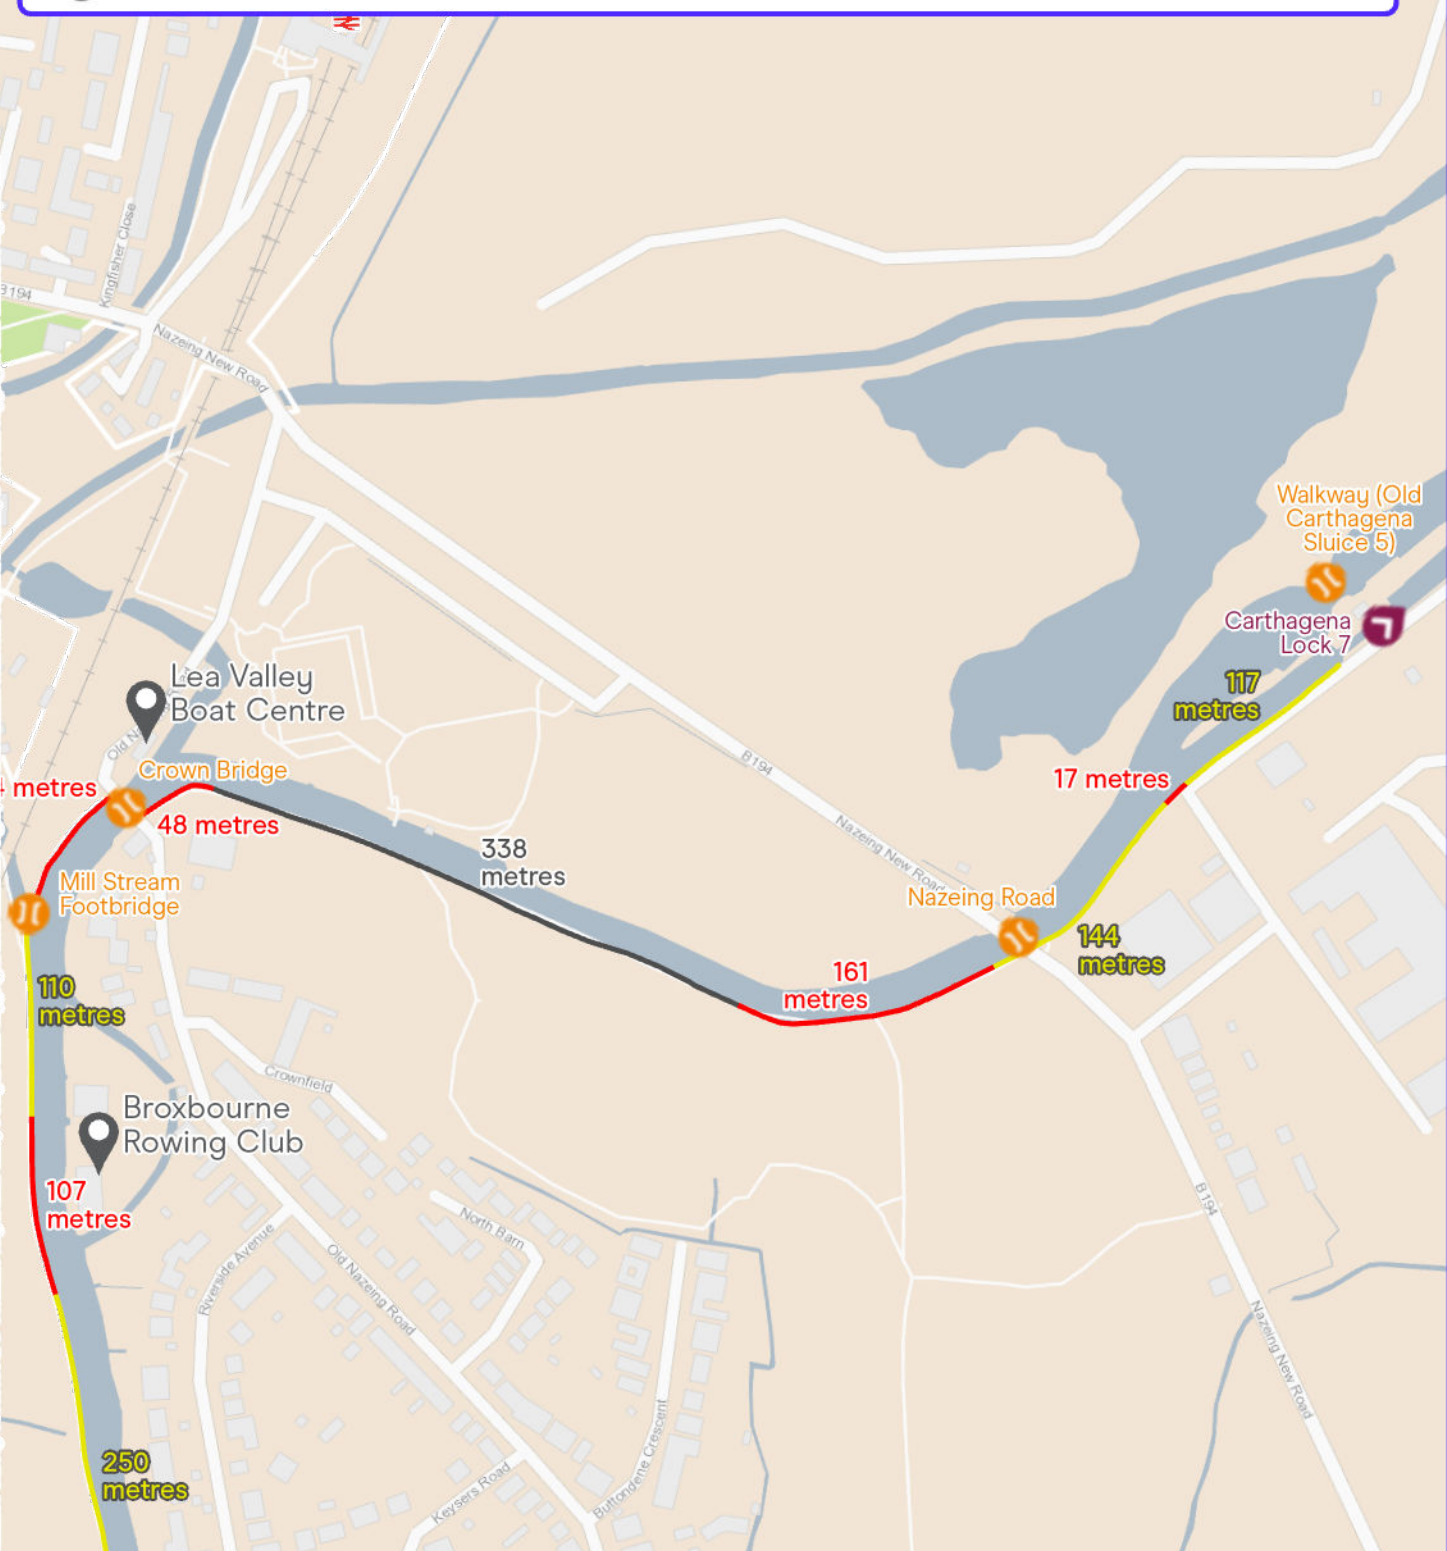

© Crown copyright and database rights, 2021, Ordnance Survey 100030994. © Contains Royal Mail data, © Royal Mail copyright and database right, 2021. Contains National Statistics data, © Crown copyright and database right, 2021.

- No mooring
- Single moored narrowboats only
- Single moored narrowboats and single wide-beam only
- Double moored narrowboats and wide-beam only
- Long-term mooring (permit holders only)
- Short-term mooring (visitor mooring)
- Canal & River Trust Operational Mooring
- - - Service mooring (temporary use of services only)
- - - Lock landing (temporary use while waiting for lock)
- No change