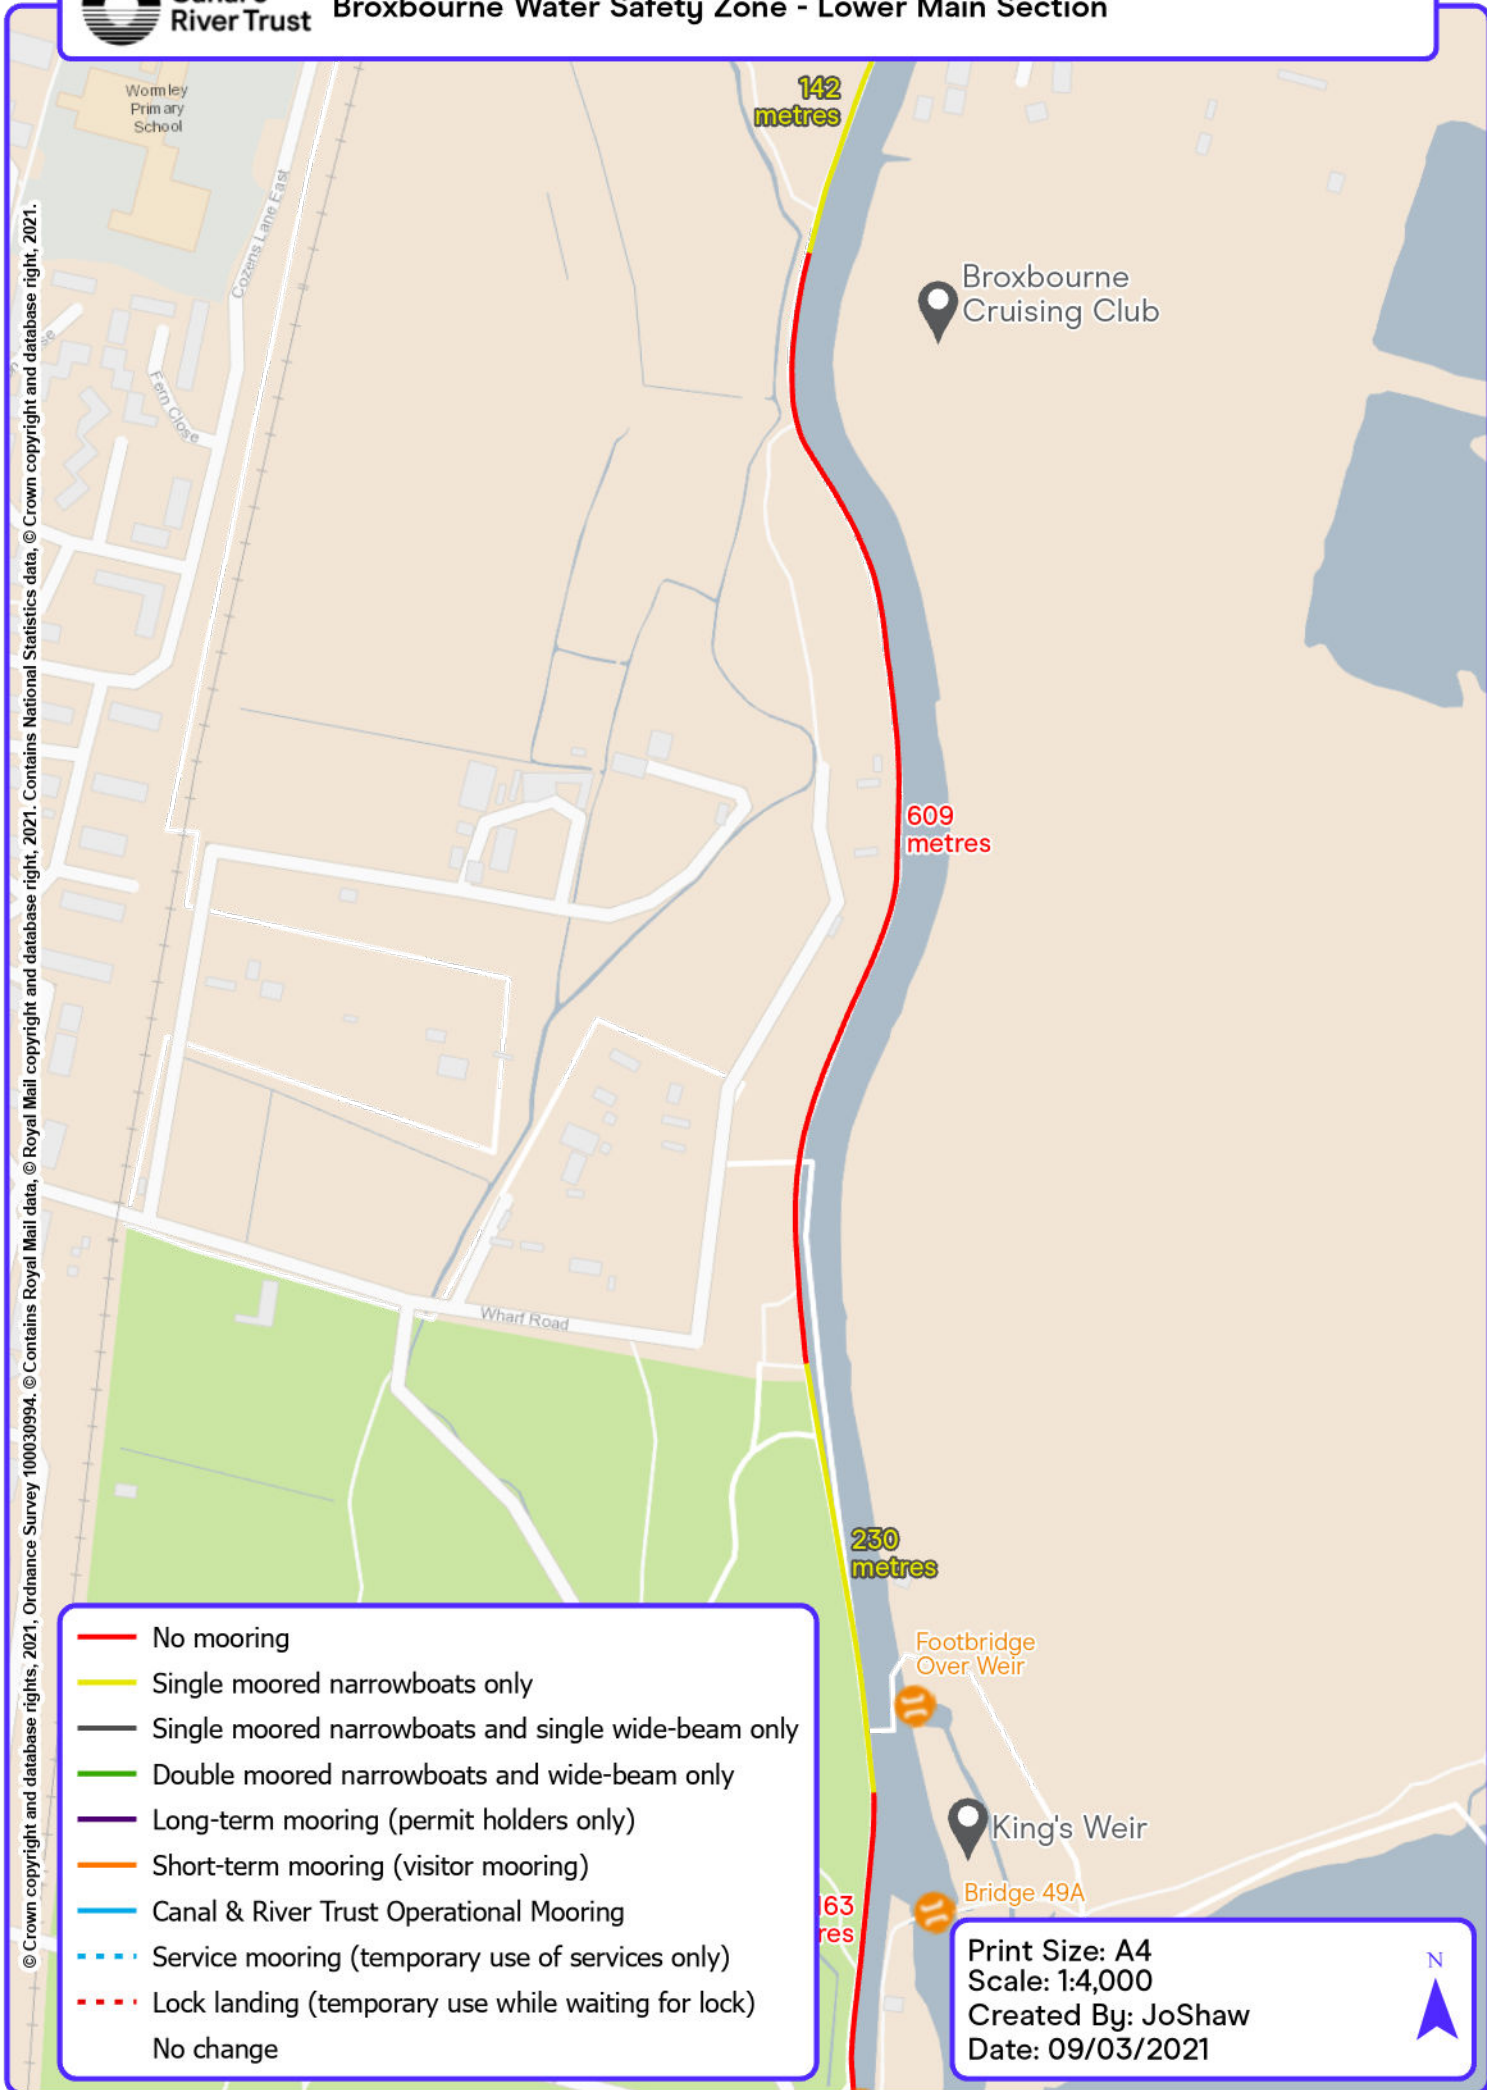

- No mooring
- Single moored narrowboats only
- Single moored narrowboats and single wide-beam only
- Double moored narrowboats and wide-beam only
- Long-term mooring (permit holders only)
- Short-term mooring (visitor mooring)
- Canal & River Trust Operational Mooring
- - - Service mooring (temporary use of services only)
- - - Lock landing (temporary use while waiting for lock)
- No change

Print Size: A4  
 Scale: 1:4,000  
 Created By: JoShaw  
 Date: 09/03/2021

© Crown copyright and database rights, 2021, Ordnance Survey 100030994. © Contains Royal Mail data, © Royal Mail copyright and database right, 2021. Contains National Statistics data, © Crown copyright and database right, 2021.