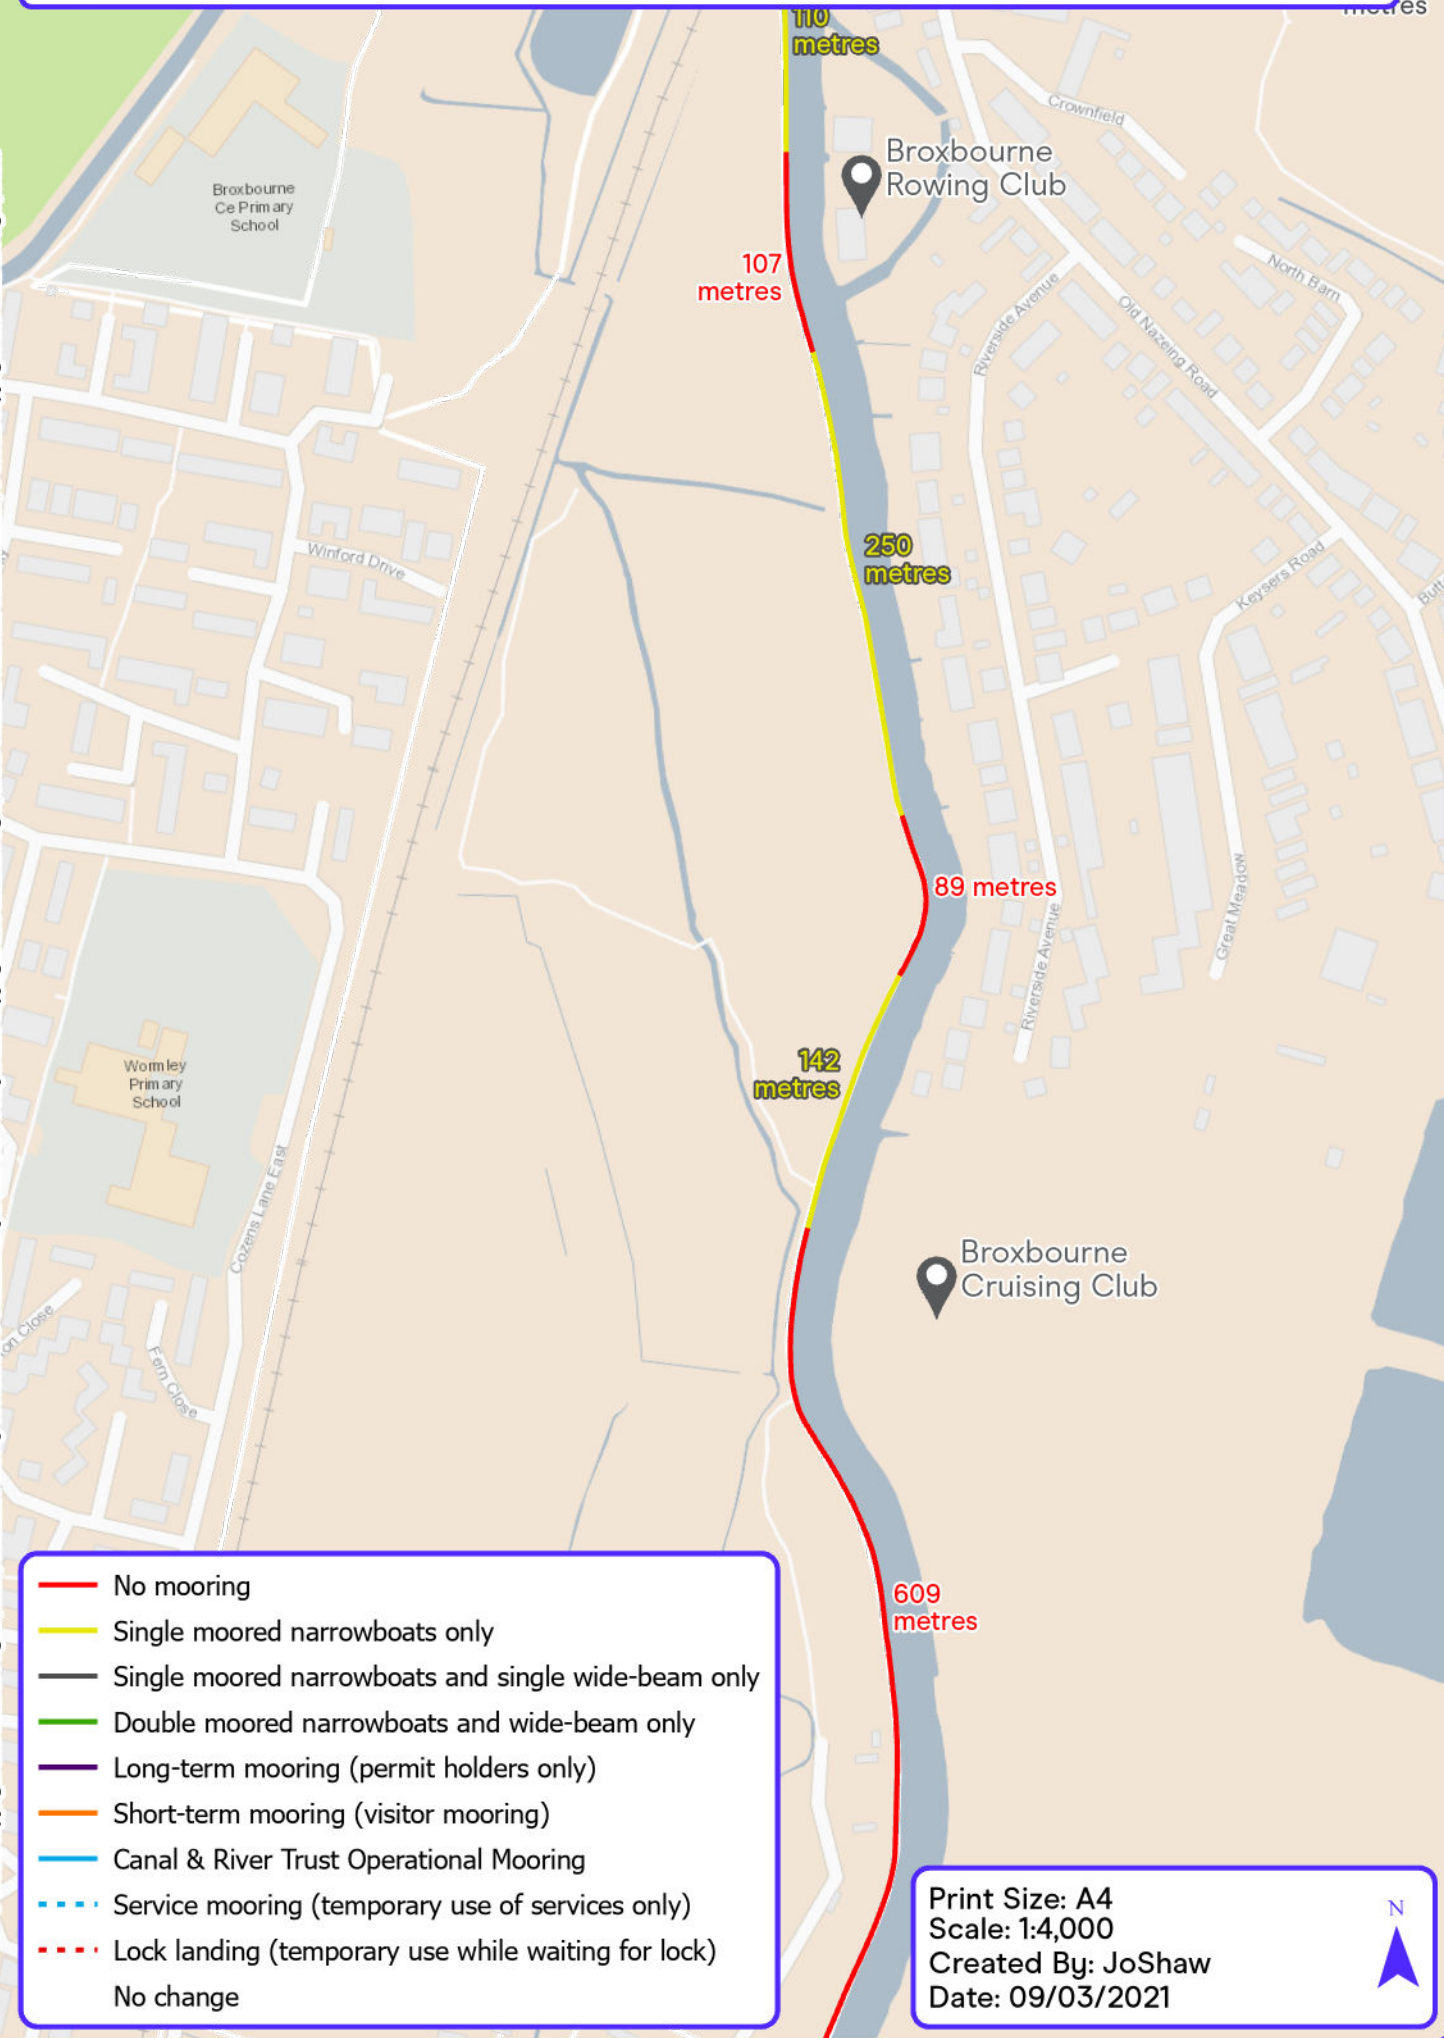

© Crown copyright and database rights, 2021, Ordnance Survey 100030994. © Contains Royal Mail data, © Royal Mail copyright and database right, 2021. Contains National Statistics data, © Crown copyright and database right, 2021.

- No mooring
- Single moored narrowboats only
- Single moored narrowboats and single wide-beam only
- Double moored narrowboats and wide-beam only
- Long-term mooring (permit holders only)
- Short-term mooring (visitor mooring)
- Canal & River Trust Operational Mooring
- - - Service mooring (temporary use of services only)
- - - Lock landing (temporary use while waiting for lock)
- No change

Print Size: A4
Scale: 1:4,000
Created By: JoShaw
Date: 09/03/2021