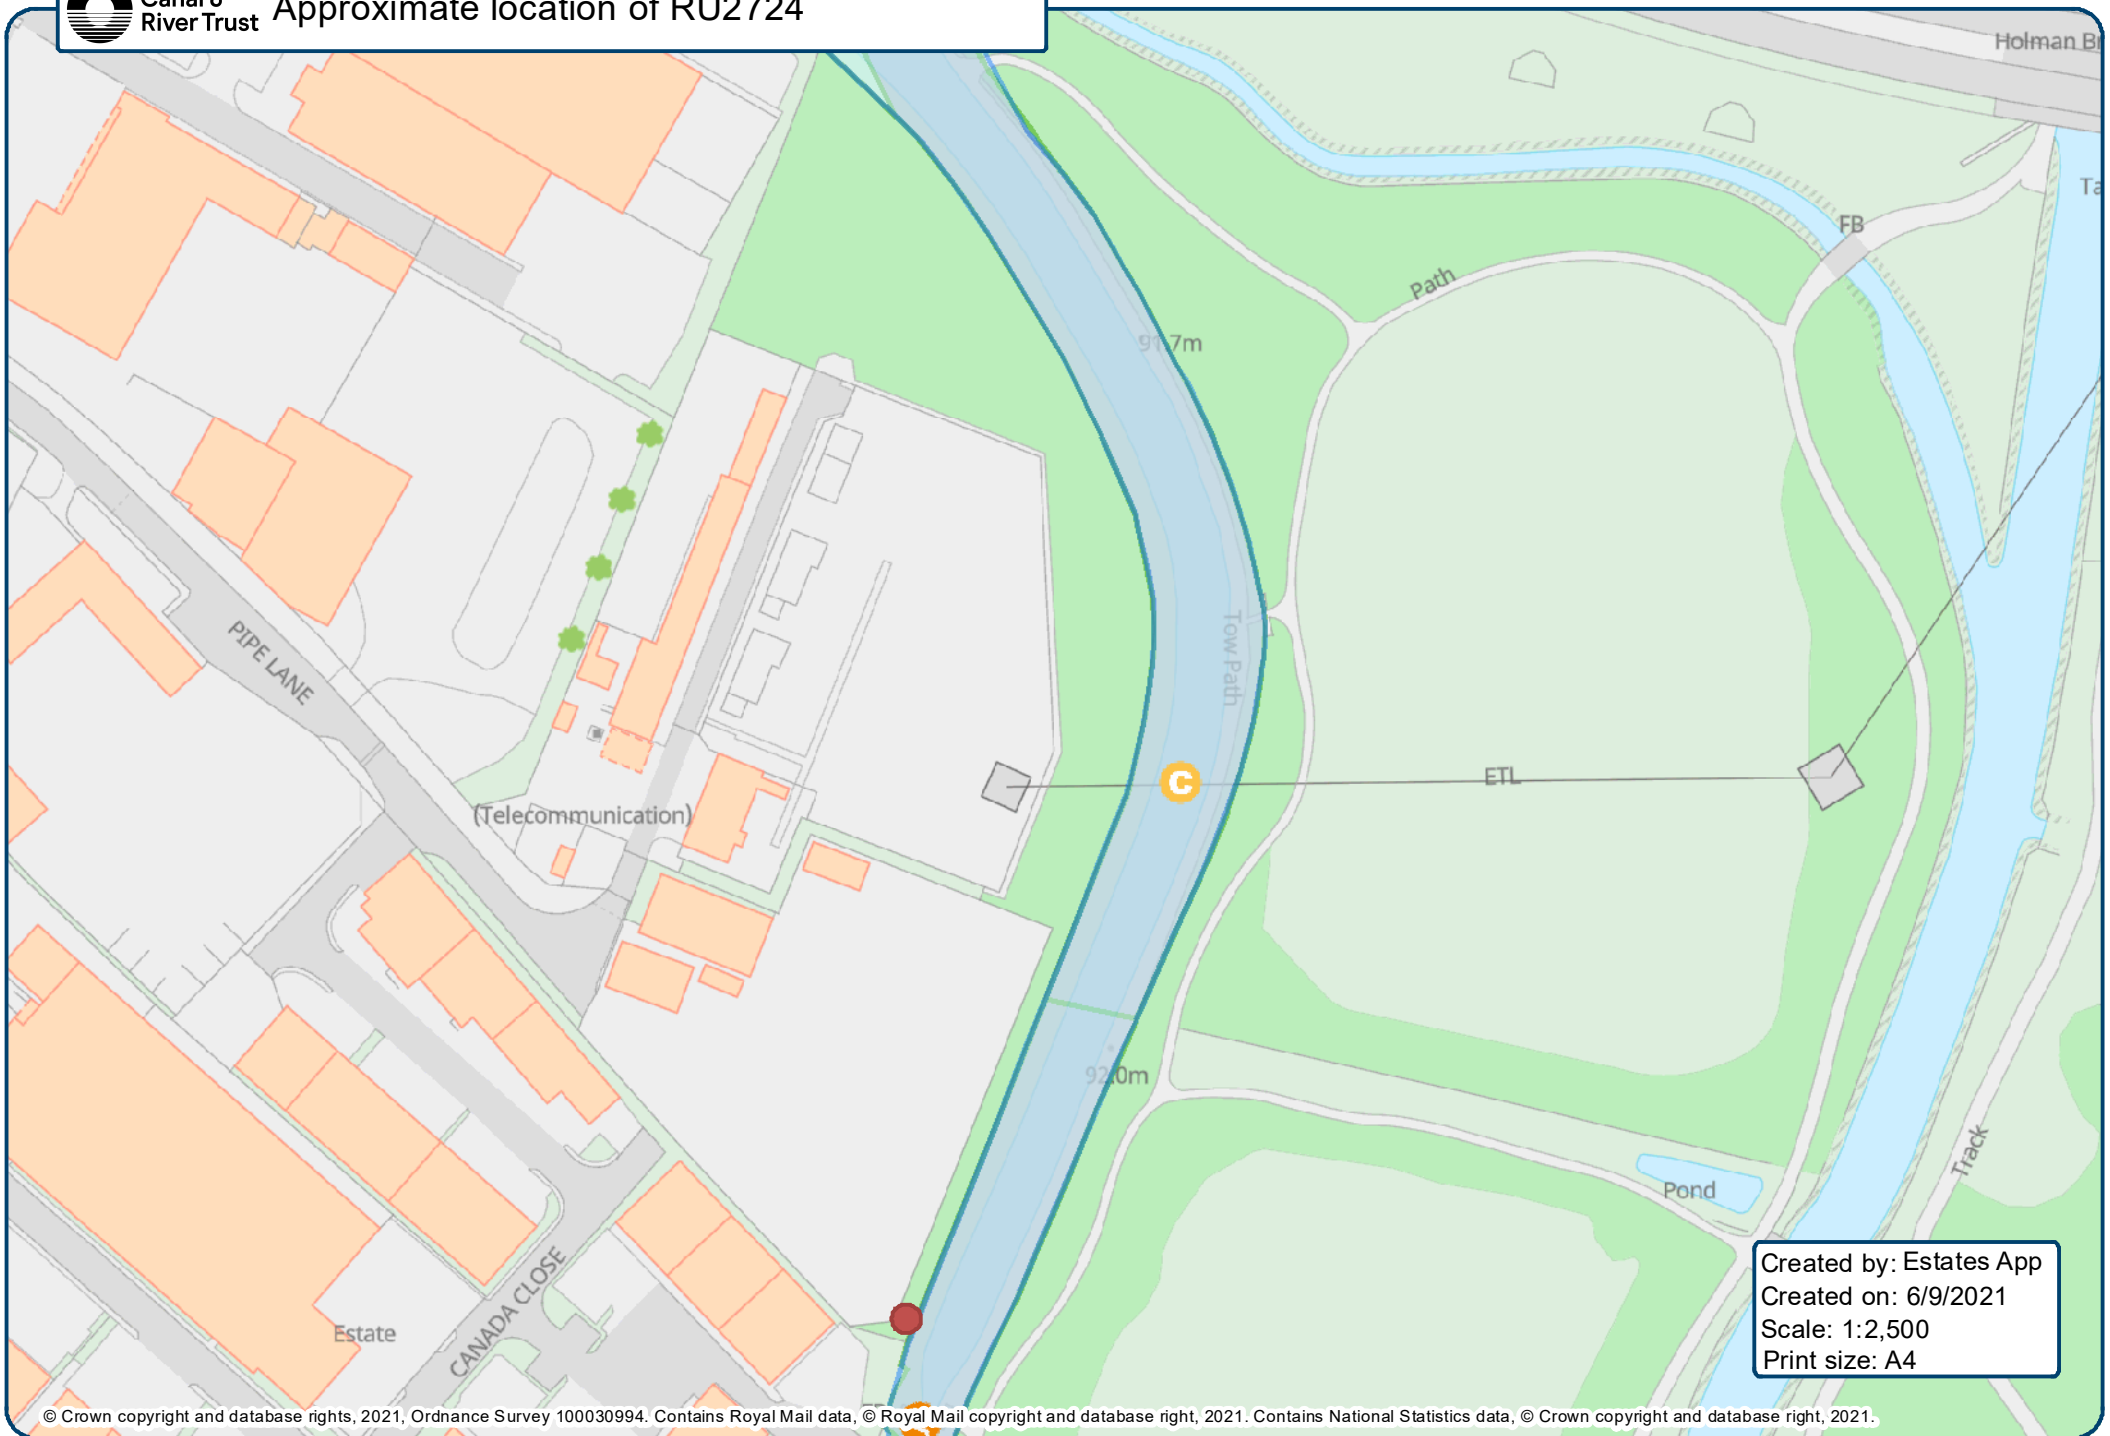

# Approximate location of RU2724

Created by: Estates App  
Created on: 6/9/2021  
Scale: 1:2,500  
Print size: A4